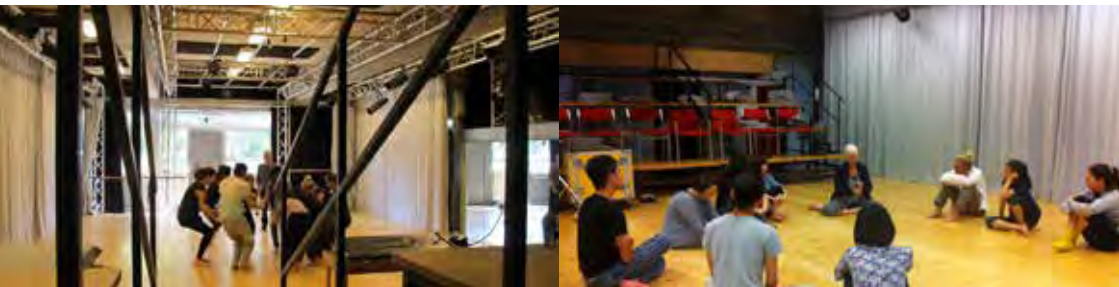

dimensions: 14m x 9 m
height: 3,5m
truss system

mirrors
elevated seats
dance / wooden floor
mobility

STUDIO MAPA NEDERLAND

a warm and inviting studio space created by artists for artists

Korte Verspronckweg 7-9, 2023 BS Haarlem

Salon Events - elegant, surprising newly made mime and music-theatre programs in an intimate setting.
Got an idea and no place to work it out or perform it? Contact us!

MOVING ACADEMY FOR PERFORMING ARTS